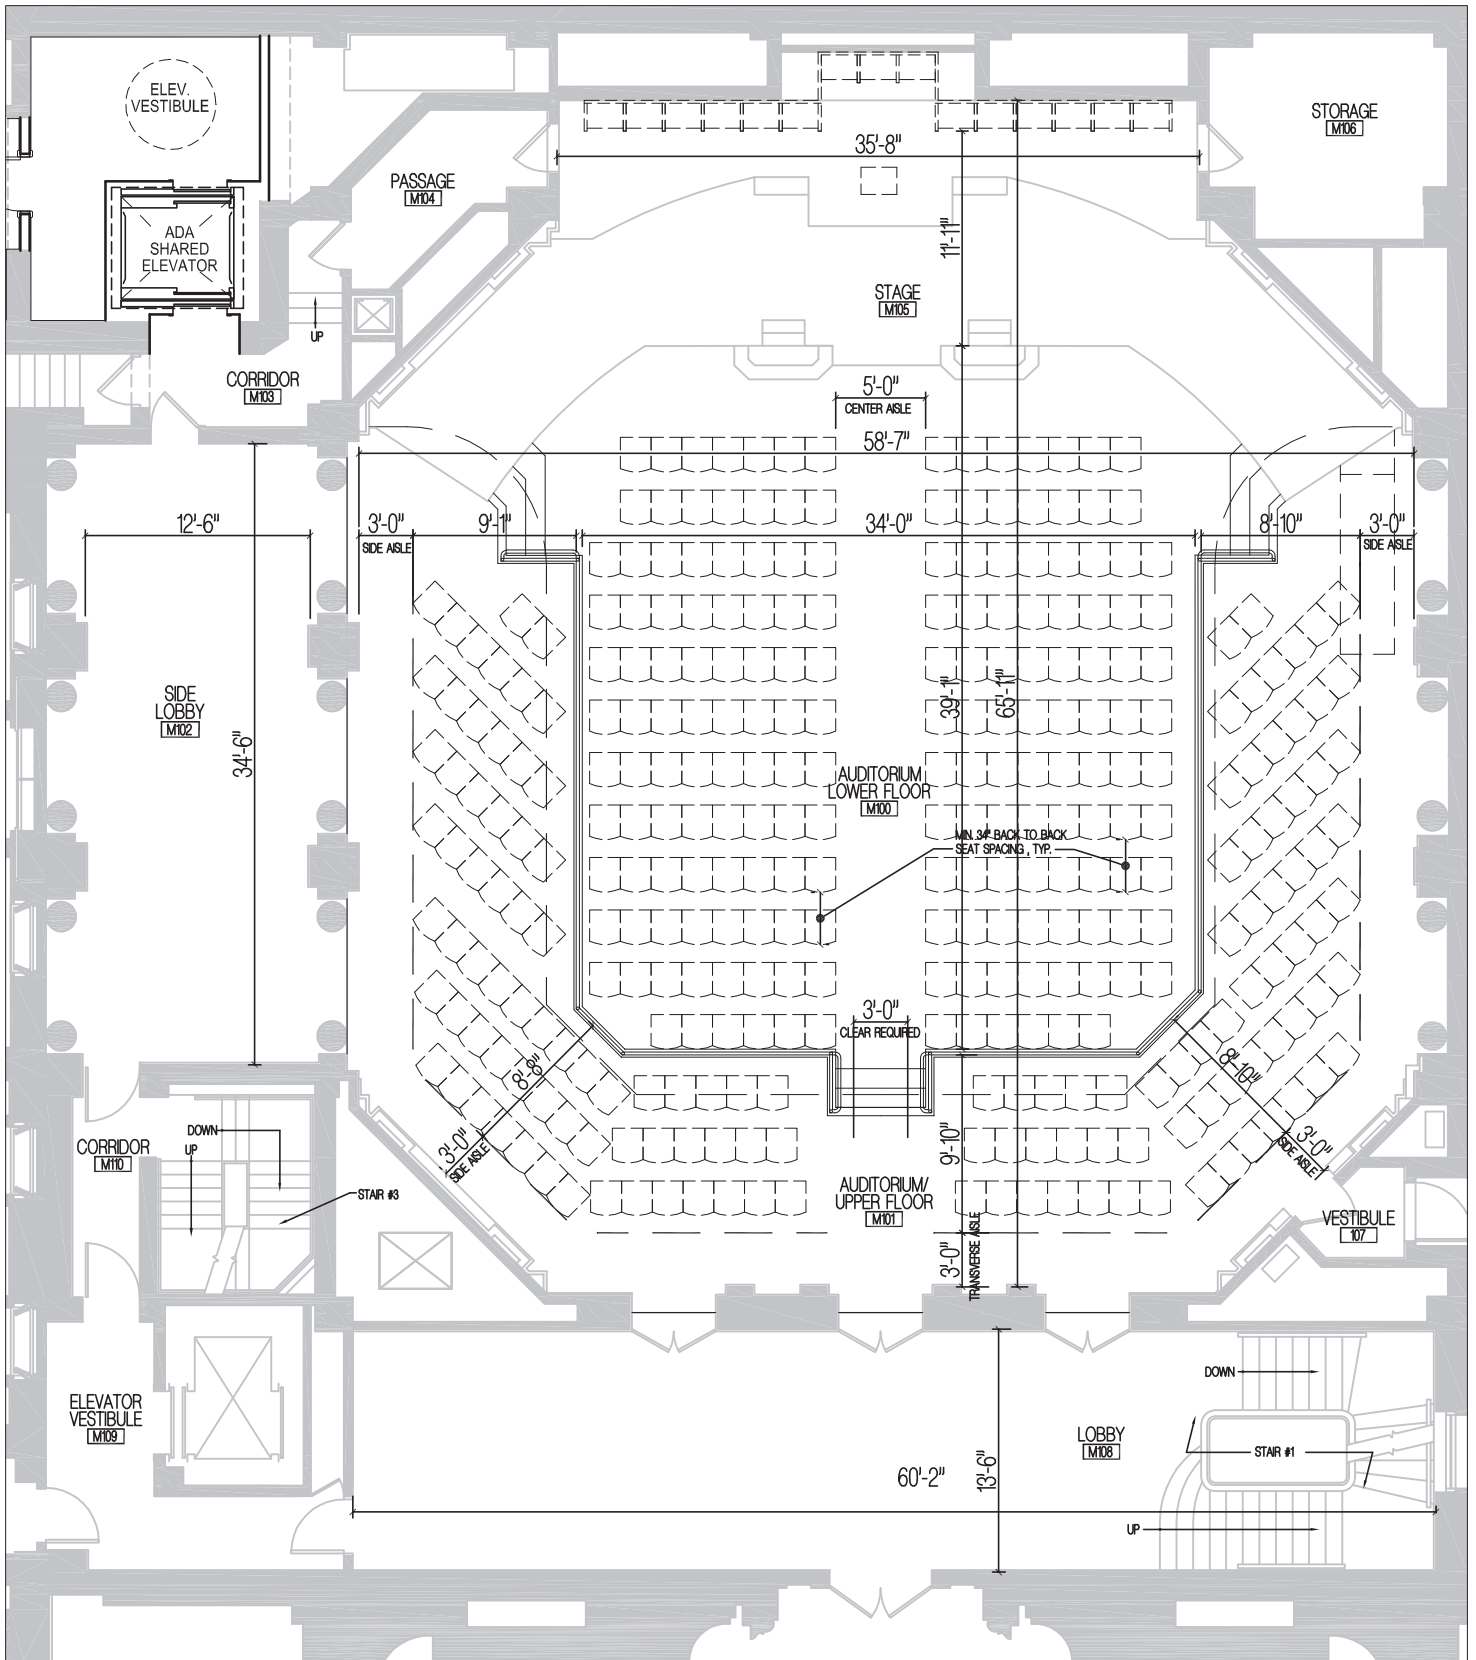

# MURPHY AUDITORIUM-1ST FLOOR PLAN THEATRE SEATING LAYOUT

**THEATRE SEATING**

AUDITORIUM LOWER FLOOR:  
(184) PORTABLE CHAIRS

MEZZANINE (UPPER FLOOR):  
(136) PORTABLE CHAIRS

TOTAL:  
(320) PORTABLE CHAIRS