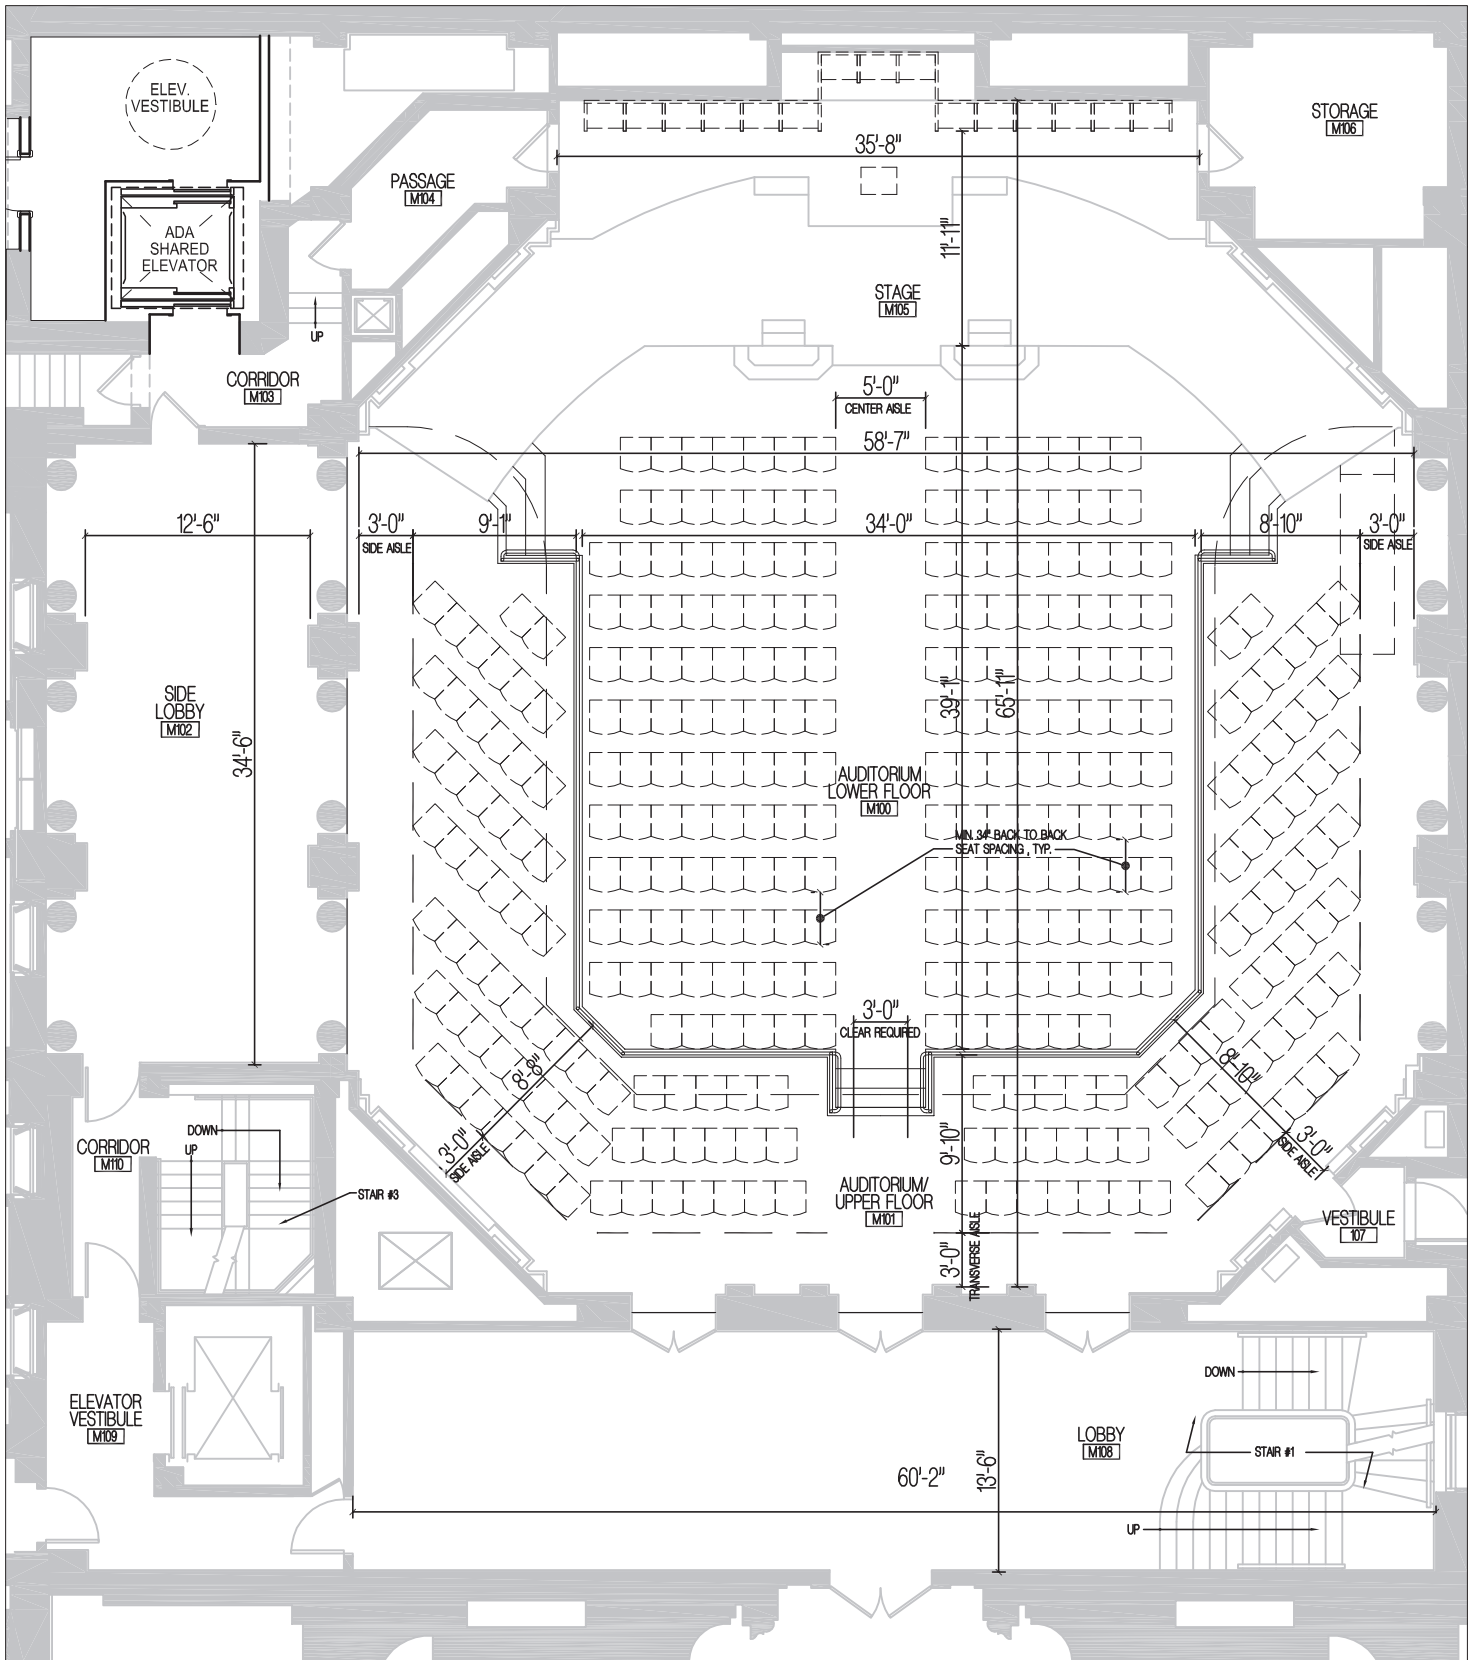

MURPHY AUDITORIUM-1ST FLOOR PLAN THEATRE SEATING LAYOUT

THEATRE SEATING

AUDITORIUM LOWER FLOOR:
(184) PORTABLE CHAIRS

MEZZANINE (UPPER FLOOR):
(136) PORTABLE CHAIRS

TOTAL:
(320) PORTABLE CHAIRS